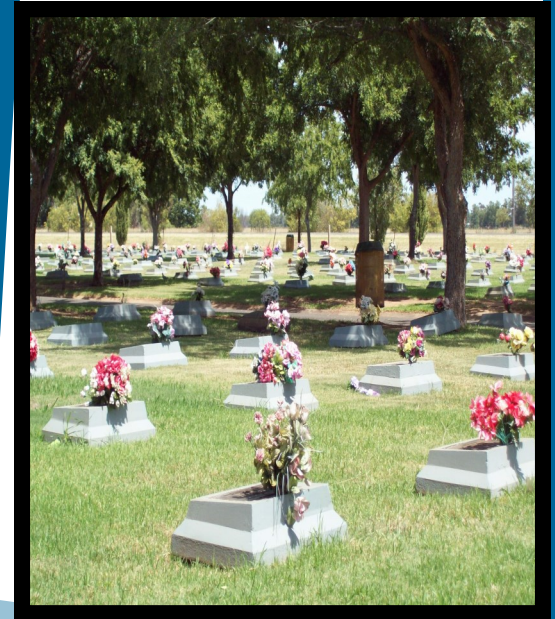

Lawn Cemetery Plinths & Vases