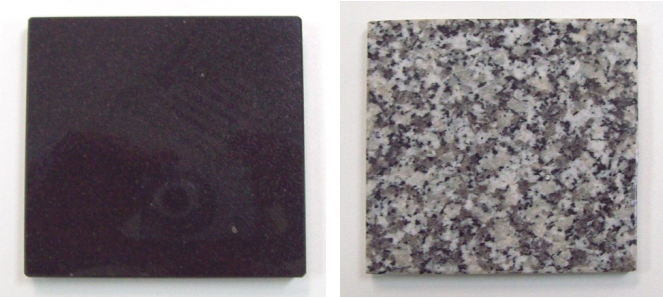

Plinth Colour Options

Black Granite

Light Grey Granite