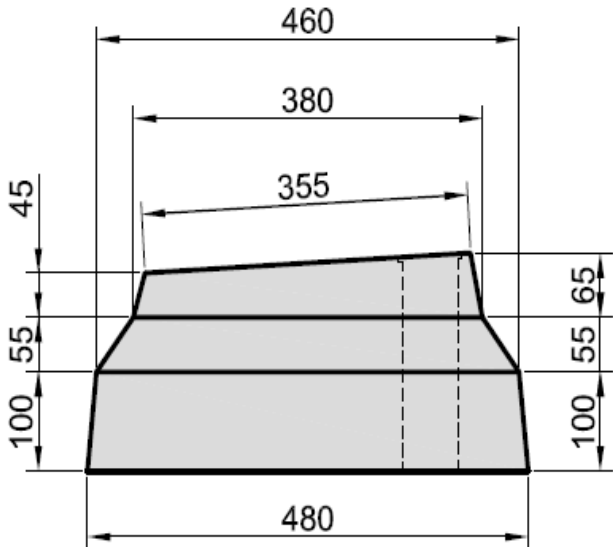

Plinth Design

From the Narrabri Council Admin Building turn left into Denison Street, then turn right into Tibbereena Street and follow it down until you get to the Intersection at the Narrabri Creek Bridge. Turn left onto the bridge on Dangar Street, follow highway all the way out, go straight through first roundabout and turn on the second left exit of the last roundabout. Narrabri Lawn Cemetery is located approximately 1km on your left.