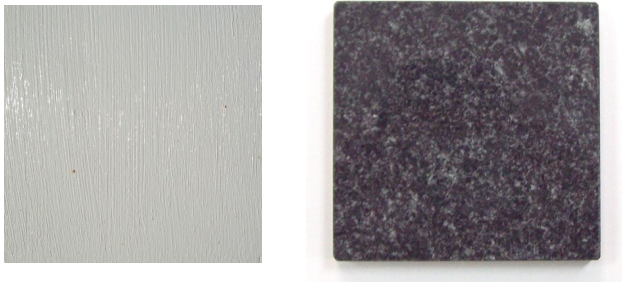

Concrete
Killamenjaro Blue

Dark Grey Granite

The samples are available for viewing
at the Narrabri Shire Council
Administration Building

Price List (Inc GST) 18/19

Black Granite	\$903
Dark Grey Granite	\$866
Light Grey Granite	\$526
Concrete	\$213
Gold Vase (per pair)	\$84
Silver Vase (per pair)	\$84
Black Vase (per pair)	\$84