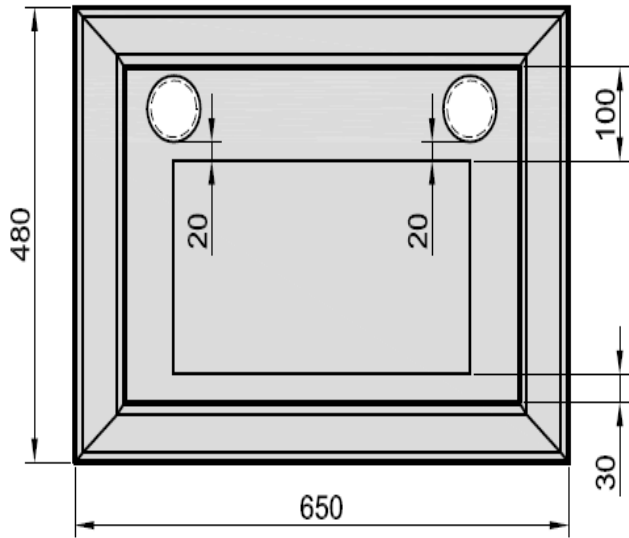

Plinth Design

From the Narrabri Council Admin Building turn left into Denison Street, then turn right into Tibbereena Street and follow it down until you get to the Intersection at the Narrabri Creek Bridge. Turn left onto the bridge on Dangar Street, follow highway all the way out, go straight through first roundabout and turn on the second left exit of the last roundabout. Narrabri Lawn Cemetery is located approximately 1km on your left.

46-48 Maitland Street
PO Box 261
NARRABRI
NSW 2390
Phone: (02) 67996 866
Fax (02) 67996 888
Email: council@narrabri.nsw.gov.au