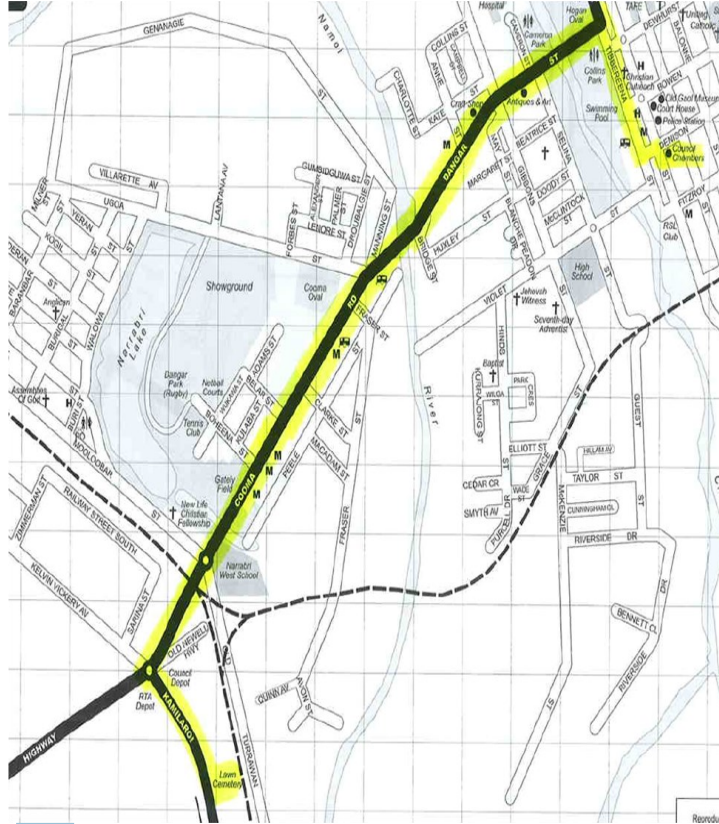

Plinth Design

From the Narrabri Council Admin Building turn left into Denison Street, then turn right into Tibbereena Street and follow it down until you get to the Intersection at the Narrabri Creek Bridge. Turn left onto the bridge on Dangar Street, follow highway all the way out, go straight through first roundabout and turn on the second left exit of the last roundabout. Narrabri Lawn Cemetery is located approximately 1km on your left.