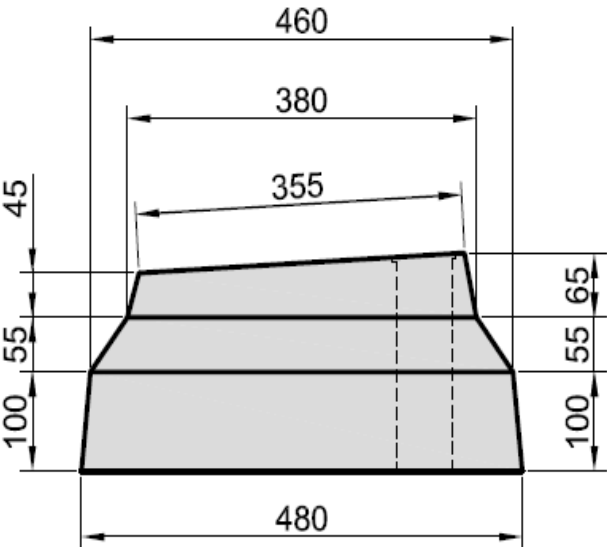

Plinth Design

From the Narrabri Council Admin Building turn left into Denison Street, then turn right into Tibbereena Street and follow it down until you get to the Intersection at the Narrabri Creek Bridge. Turn left onto the bridge on Dangar Street, follow highway all the way out, go straight through first roundabout and turn on the second left exit of the last roundabout. Narrabri Lawn Cemetery is located approximately 1km on your left.