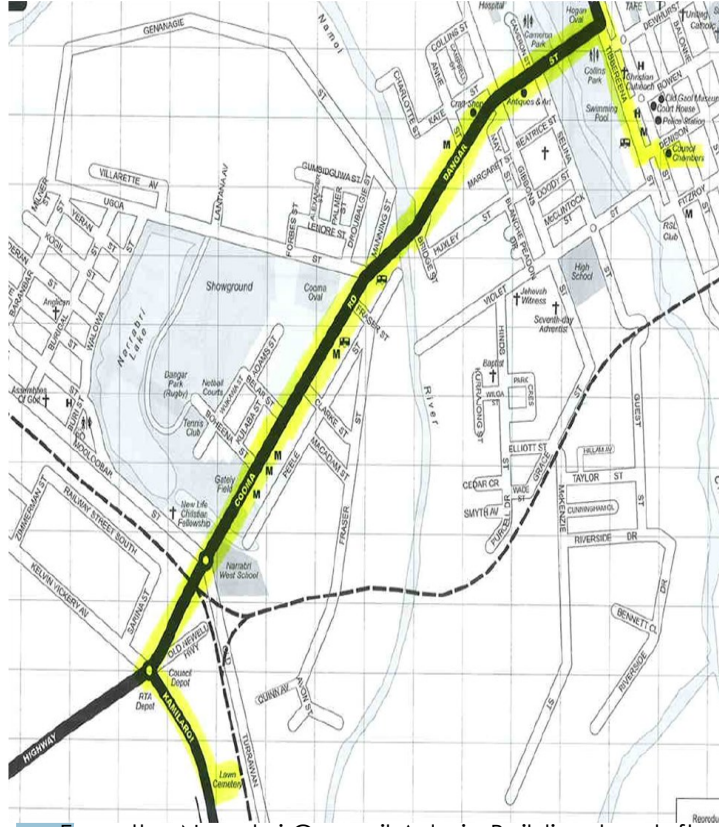

Plinth Design

From the Narrabri Council Admin Building turn left into Denison Street, then turn right into Tibbereena Street and follow it down until you get to the Intersection at the Narrabri Creek Bridge. Turn left onto the bridge on Dangar Street, follow highway all the way out, go straight through first roundabout and turn on the second left exit of the last roundabout. Narrabri Lawn Cemetery is located approximately 1km on your left.