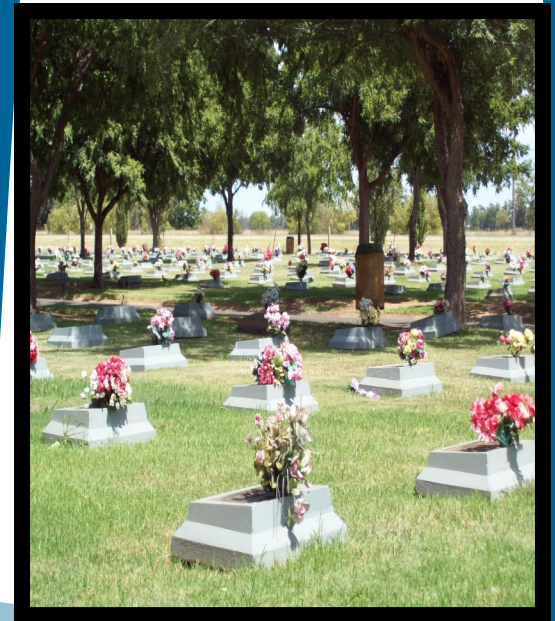

Lawn Cemetery Plinths & Vases