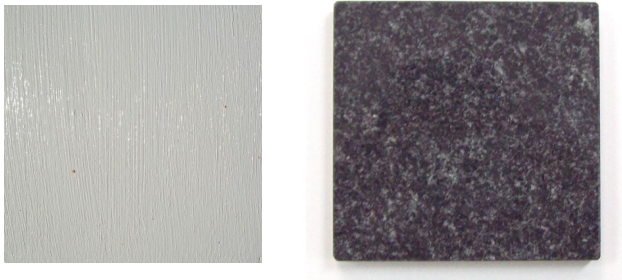

Concrete
Killamenjaro Blue

Dark Grey Granite

The samples are available for viewing
at the Narrabri Shire Council
Administration Building

Price List (Inc GST) 21/22

Black Granite	\$978
Dark Grey Granite	\$937
Light Grey Granite	\$570
Concrete	\$231
Gold Vase (each)	\$23.50
Silver Vase (each)	\$23.50
Black Vase (each)	\$23.50