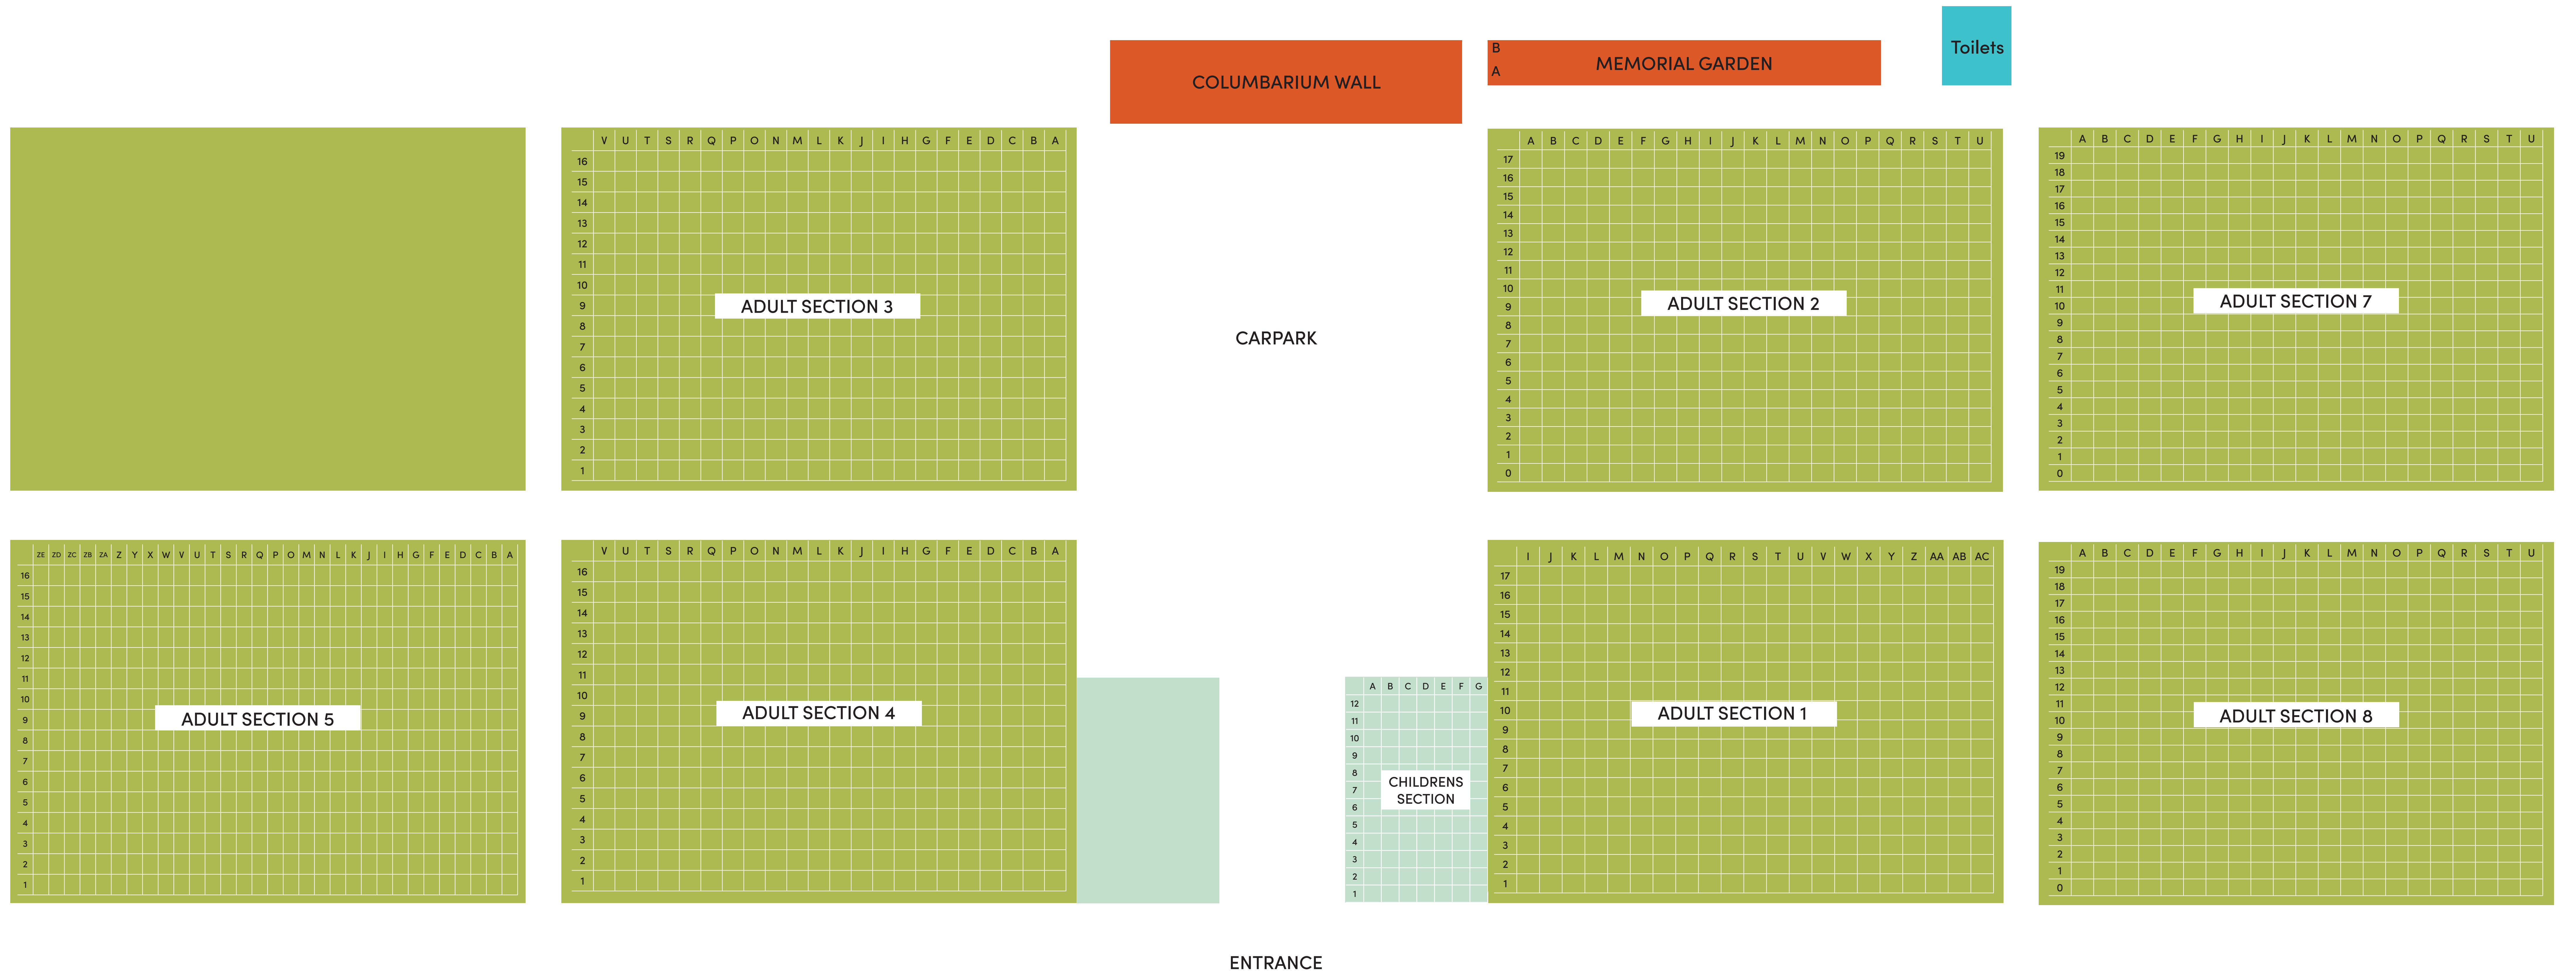

NARRABRI SHIRE
DISCOVER THE POTENTIAL

NARRABRI LAWN CEMETERY

Narrabri Shire Council
46 - 48 Maitland Street
Narrabri NSW 2390

P. (02) 6799 6866

www.narrabri.nsw.gov.au

KAMILAROI HIGHWAY