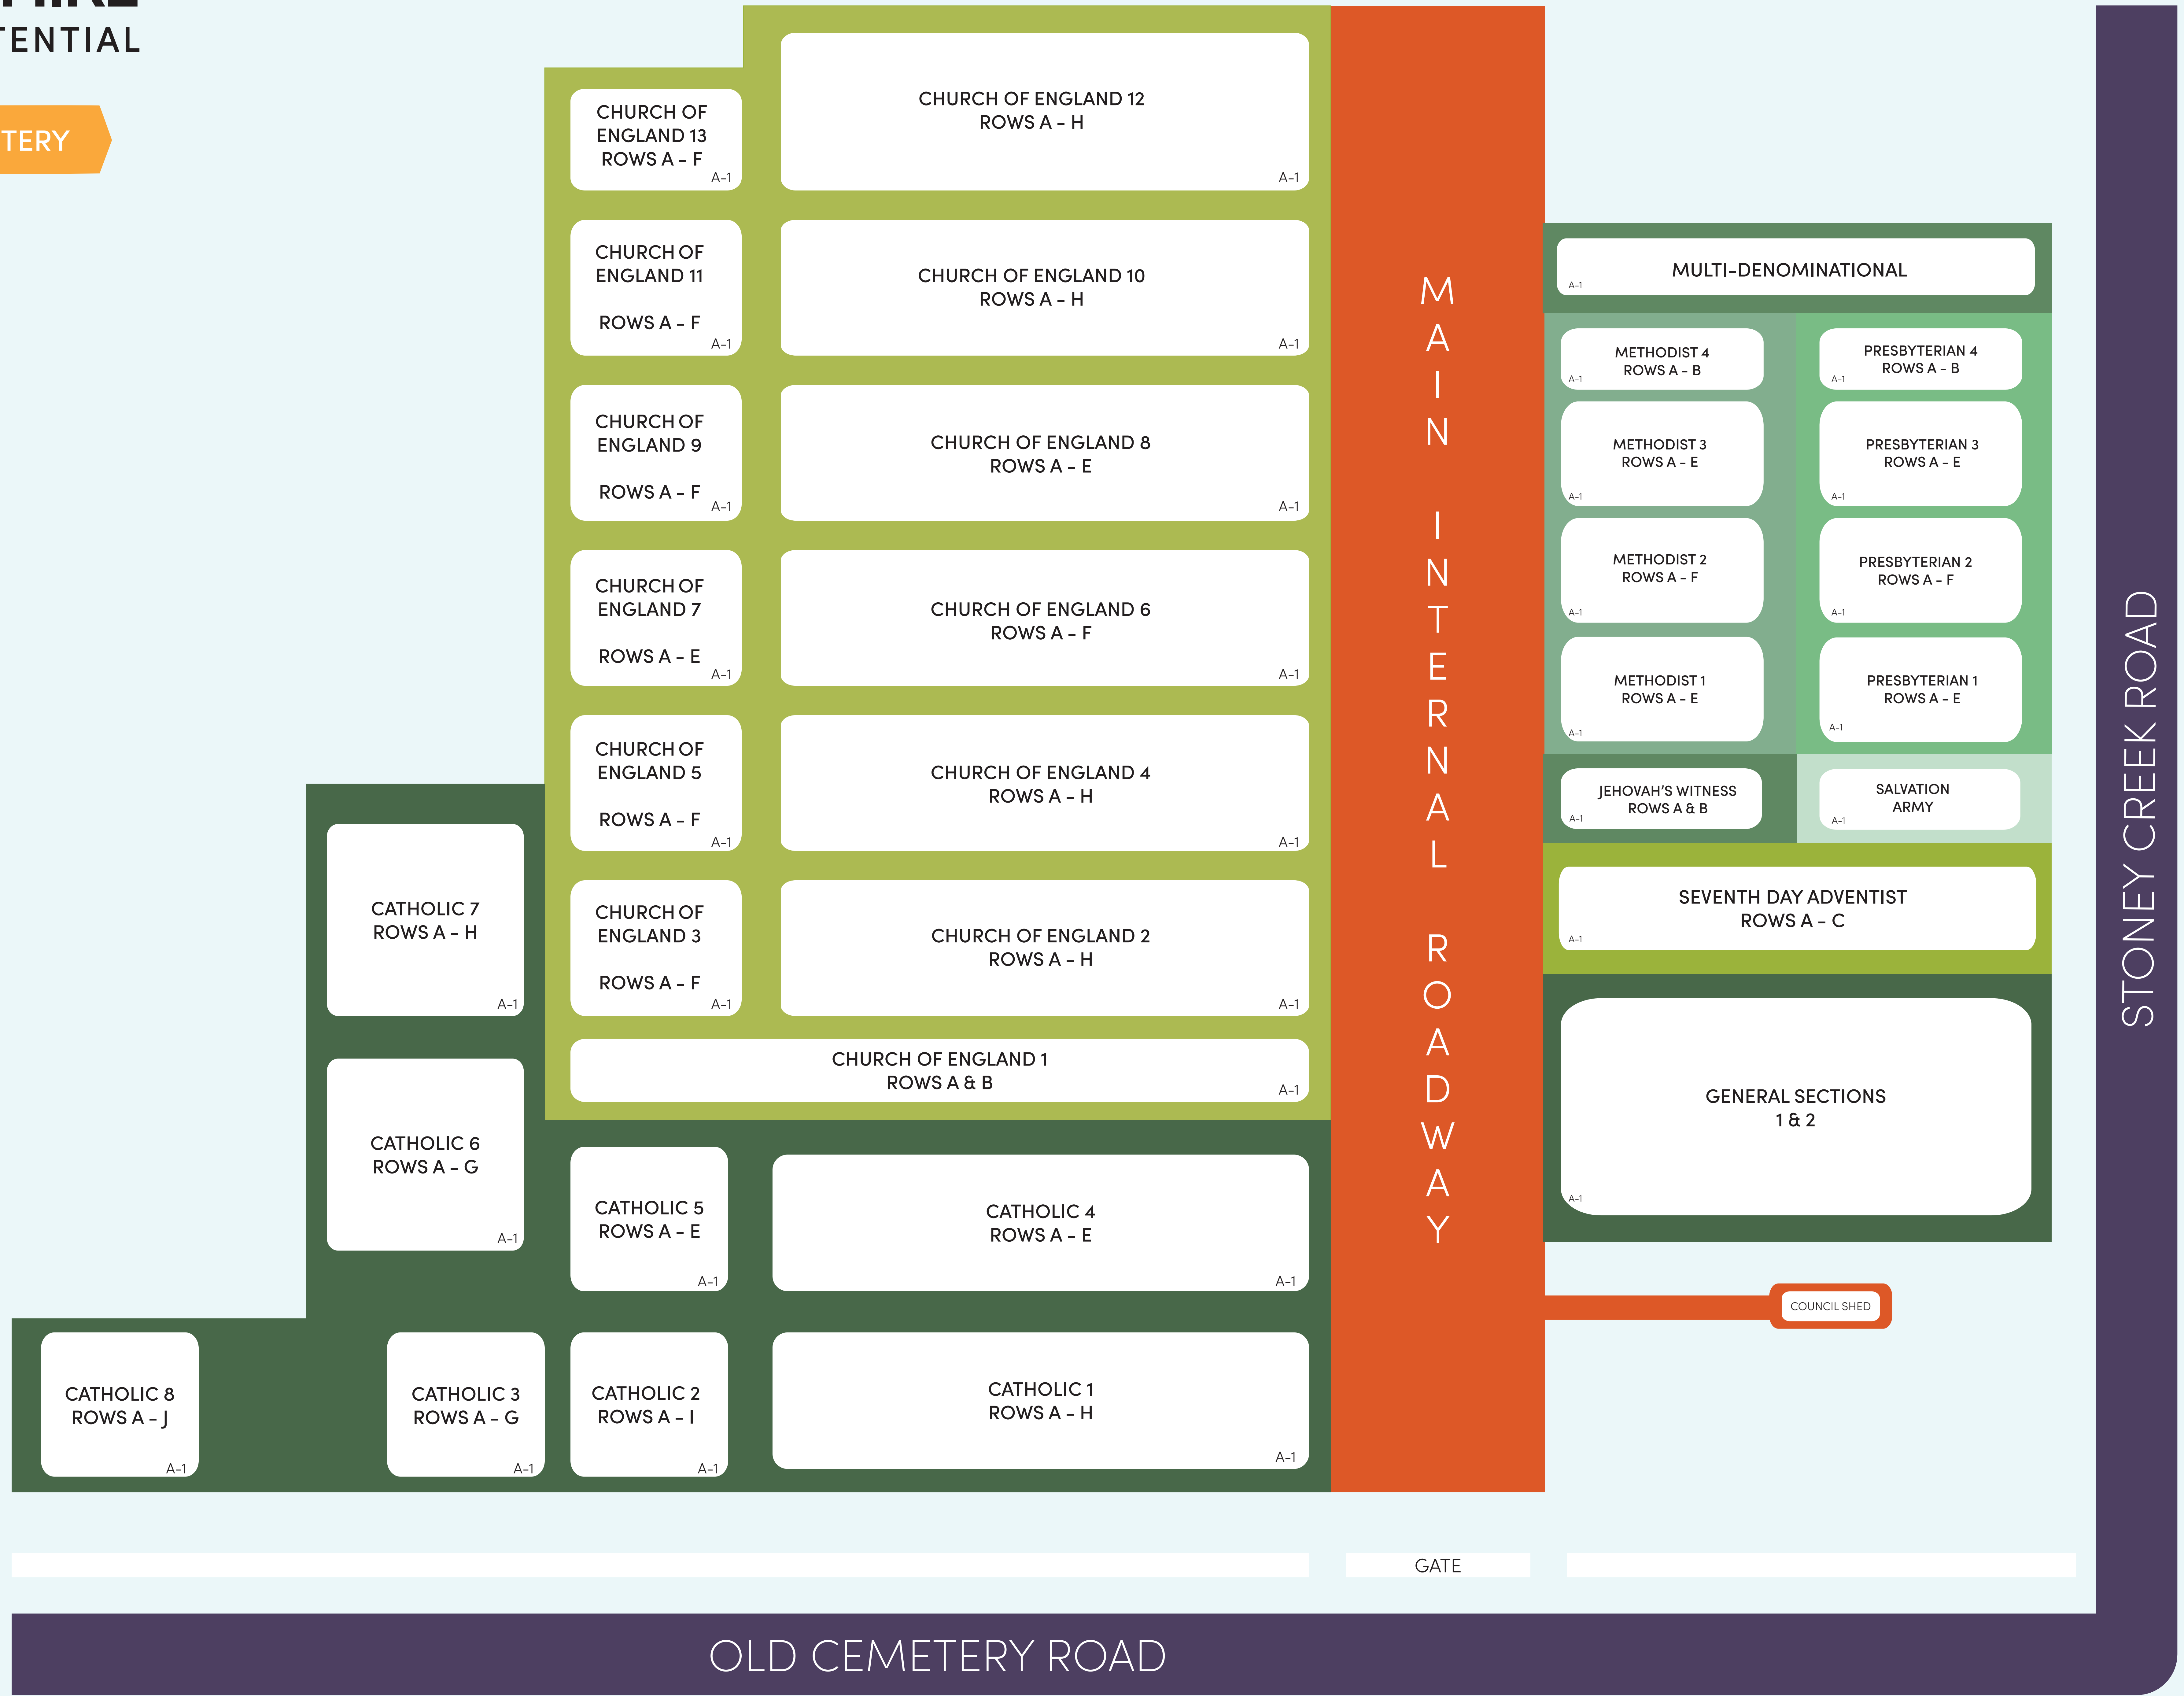

NARRABRI SHIRE

DISCOVER THE POTENTIAL

NARRABRI OLD CEMETERY

MAIN INTERNAL ROADWAY

STONEY CREEK ROAD

GATE

OLD CEMETERY ROAD